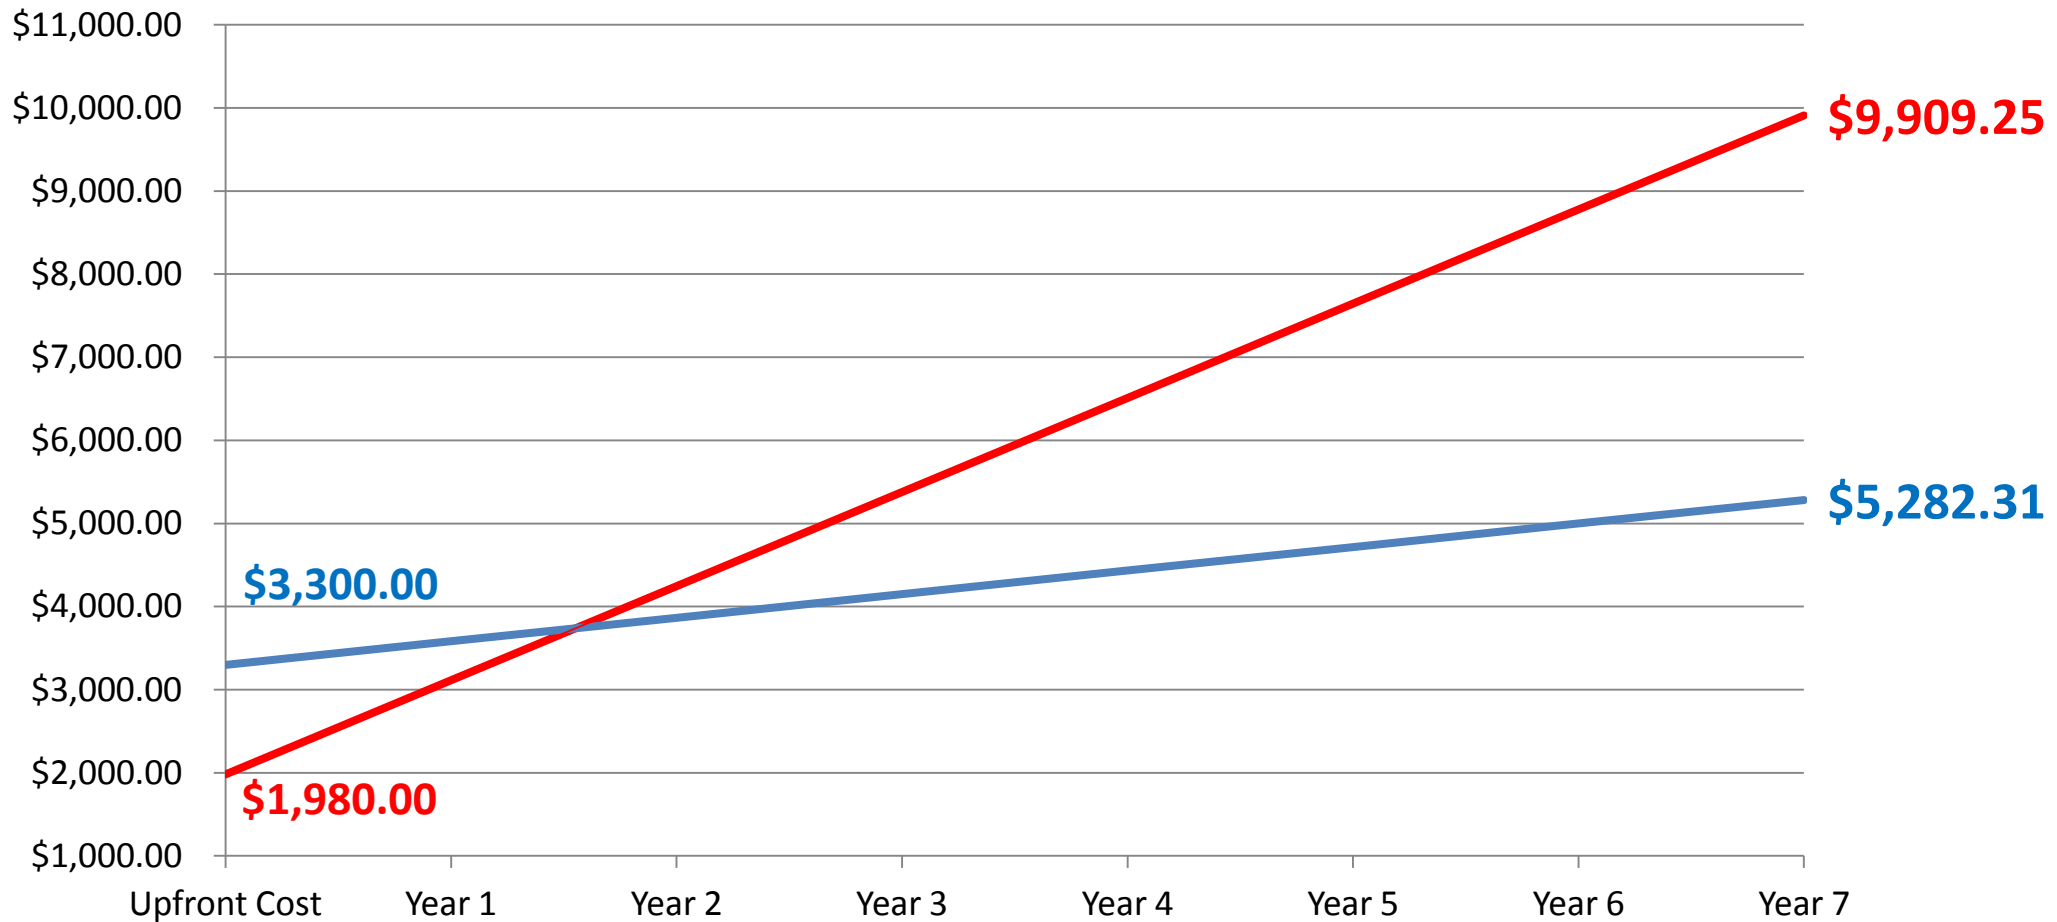

# A QUANTUM PAYS FOR ITSELF....

—Electric Water Heater

—Quantum Heat Pump

**Total cost over 7 years (including running costs) electric / LPG**

Individual savings will vary – calculated using average usage and 0.25c kwh running costs, and assuming 4% increase in energy costs per year.